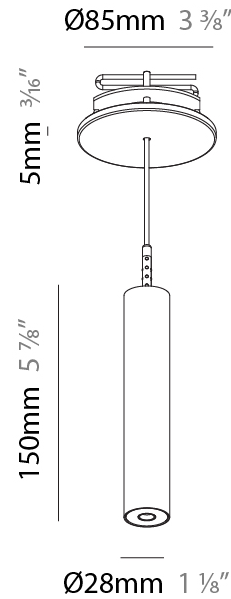

PHYSICAL

Shape: Cylinder
Diameter (mm): 28
Diameter (in): 1 1/8
Height (mm): 150
Height (in): 5 7/8
Max. Overall Height (mm): 2150
Max. Overall Height (in): 84 3/8
Min. Recessing Depth (mm): 75
Min. Recessing Depth (in): 2 15/16
Light Distribution: Downlight
Weight (kg): 0.274
Weight (lbs): 0.60
Fixture Finish: SSR / BKV / CWI / CRY / HAB / UFT / ITA / RUA / FTG / MYG / LOD / PUS / FRO / FUP / KIA / POP / BLS / SPG / MEY / GOH / GUM / CHC / COM / ABZ / JAG / OBR / MOS / ROR
Fixture Material: Aluminum
Cable Details: 2000mm or 4000mm Black Cable
Cut-out Measurements: 68mm / 2 11/16"

ELECTRICAL

Lamp Type: LED (Zhaga Standard)
Input Wattage (W): 6.6
Total Output Wattage (W): 6
Dimming: Tri-Mode (Non-Dimming and Phase Dimming (120Vac only) and 0-10V Dimming)
Driver Included: Yes
Driver Location: External
Driver Type: Constant Current - Universal
Driver Class: Class 2
Housing: ENCP3 w/Quick Connect
Input Voltage (V): 120 - 277
Constant Current (MA): 500

LED

Number of LEDs: 1
Color Temperature (°K): 2700 / 3000 / 4000
Max. Delivered Lumen (lm): 330 / 360 / 380
CRI: >90 CRI
Lamp Life (hrs): 50000
Upon Request: ***3500K available in minimum quantities (larger quantities upon request)

OPTICAL

Optic°: 24 / 32 / 34 / 55 / 58

RATINGS AND CERTIFICATIONS

Certified By: Certified for North American Standards
IP rating: IP20