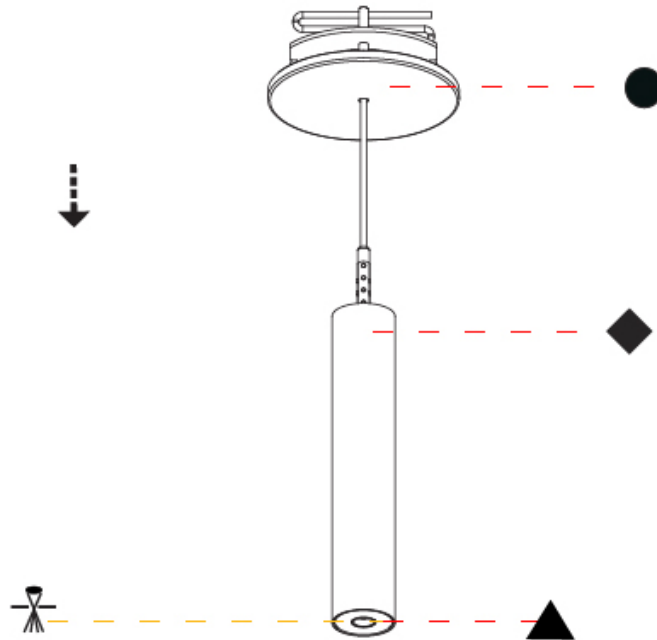

Shape: Cylinder
 Diameter (mm): 28
 Diameter (in): 1 1/8
 Height (mm): 150
 Height (in): 5 7/8
 Max. Overall Height (mm): 2150
 Max. Overall Height (in): 84 3/8
 Min. Recessing Depth (mm): 75
 Min. Recessing Depth (in): 2 15/16
 Light Distribution: Downlight
 Weight (kg): 0.274
 Weight (lbs): 0.60
 Fixture Finish: SSR / BKV / CWI / CRY / HAB / UFT / ITA / RUA / FTG / MYG / LOD / PUS / FRO / FUP / KIA / POP / BLS / SPG / MEY / GOH / GUM / CHC / COM / ABZ / JAG / OBR / MOS / ROR
 Fixture Material: Aluminum
 Cable Details: 2000mm or 4000mm Black Cable
 Cut-out Measurements: 68mm / 2 11/16"

SPECIFIER

QUANTITY

DATE

A

PROJECT
TYPE
SPECIFIER
QUANTITY
DATE

HANGOVER PLUG MONOPOINT RECESSED CANOPY SUSPENSION

A30840-

base number	Color Temperature	Finishes (Diamond)	Finishes (Triangle)	Finishes (Circle)	Lens Options	Cable Options
-------------	----------------------	-----------------------	------------------------	----------------------	-----------------	------------------

Shape: Cylinder
 Diameter (mm): 28
 Diameter (in): 1 1/8
 Height (mm): 300
 Height (in): 11 13/16
 Max. Overall Height (mm): 2300
 Max. Overall Height (in): 90 3/16
 Min. Recessing Depth (mm): 75
 Min. Recessing Depth (in): 2 15/16
 Light Distribution: Downlight
 Weight (kg): 0.389
 Weight (lbs): 0.856
 Fixture Finish: SSR / BKV / CWI / CRY / HAB / UFT / ITA / RUA / FTG / MYG / LOD / PUS / FRO / FUP / KIA / POP / BLS / SPG / MEY / GOH / GUM / CHC / COM / ABZ / JAG / OBR / MOS / ROR
 Fixture Material: Aluminum
 Cable Details: 2000mm or 4000mm Black Cable
 Cut-out Measurements: 68mm / 2 11/16"