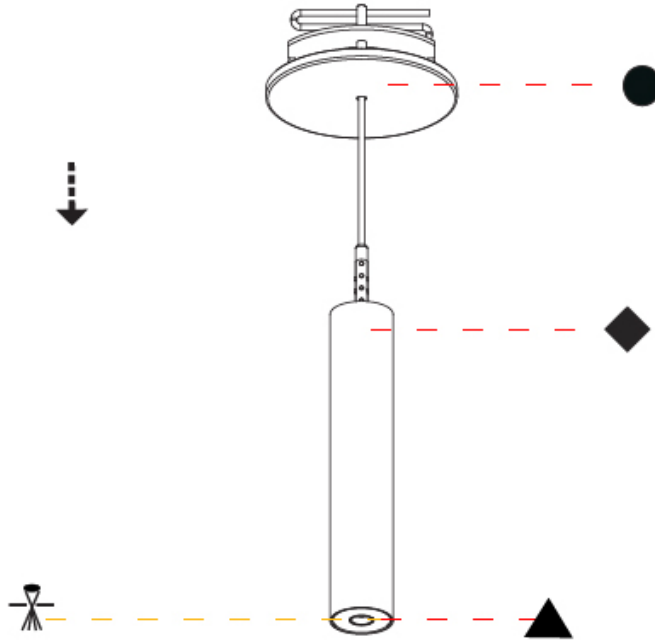

Shape: Cylinder
 Diameter (mm): 28
 Diameter (in): 1 1/8
 Height (mm): 150
 Height (in): 5 7/8
 Max. Overall Height (mm): 2150
 Max. Overall Height (in): 84 3/8
 Min. Recessing Depth (mm): 75
 Min. Recessing Depth (in): 2 15/16
 Light Distribution: Downlight
 Weight (kg): 0.274
 Weight (lbs): 0.60
 Fixture Finish: SSR / BKV / CWI / CRY / HAB / UFT / ITA / RUA / FTG / MYG / LOD / PUS / FRO / FUP / KIA / POP / BLS / SPG / MEY / GOH / GUM / CHC / COM / ABZ / JAG / OBR / MOS / ROR
 Fixture Material: Aluminum
 Cable Details: 2000mm or 4000mm Black Cable
 Cut-out Measurements: 68mm / 2 11/16"

SPECIFIER

QUANTITY

DATE

A

HANGOVER PLUG MONOPOINT RECESSED CANOPY SUSPENSION

A30840-

base number Color Finishes Finishes Finishes Lens Cable
 Temperature (Diamond) (Triangle) (Circle) Options Options

- To build a product code in our configurator select the specify button on the base model # product page
- To build a manual product code on this datasheet choose from the options listed below in blue font and add the suffix to the base model #

Shape: Cylinder
 Diameter (mm): 28
 Diameter (in): 1 1/8
 Height (mm): 300
 Height (in): 11 13/16
 Max. Overall Height (mm): 2300
 Max. Overall Height (in): 90 3/16
 Min. Recessing Depth (mm): 75
 Min. Recessing Depth (in): 2 15/16
 Light Distribution: Downlight
 Weight (kg): 0.389
 Weight (lbs): 0.856
 Fixture Finish: SSR / BKV / CWI / CRY / HAB / UFT / ITA / RUA / FTG / MYG / LOD / PUS / FRO / FUP / KIA / POP / BLS / SPG / MEY / GOH / GUM / CHC / COM / ABZ / JAG / OBR / MOS / ROR
 Fixture Material: Aluminum
 Cable Details: 2000mm or 4000mm Black Cable
 Cut-out Measurements: 68mm / 2 11/16"